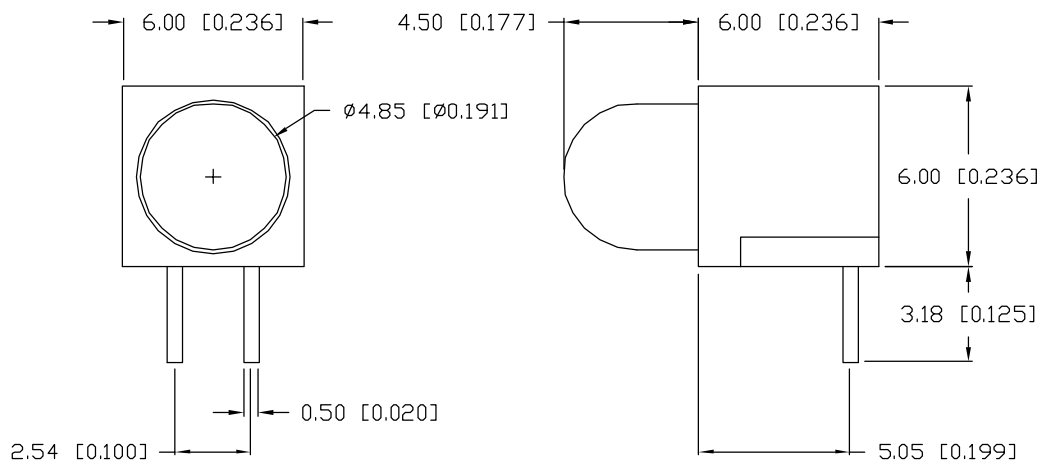

UNCONTROLLED DOCUMENT

PART NUMBER		REV.
SSF-LXH101GD-01		F
REV.	E.C.N. NUMBER AND REVISION COMMENTS	DATE
A	CHG'D LEAD LENGTH.	10.19.93
B	REMOVED MIN FROM LEAD LENGTH.	1.3.94
C	UPDATED SPECS.	9.18.95
D	E.C.N. #10393.	10.28.97
E	E.C.N. #10457.	8.27.98
F	E.C.N. #10BRDR. & REDRAWN IN 3D.	5.14.02

ELECTRO-OPTICAL CHARACTERISTICS $T_A=25^\circ\text{C}$ $I_f=20\text{mA}$

PARAMETER	MIN	TYP	MAX	UNITS	TEST COND
PEAK WAVELENGTH		565		nm	
FORWARD VOLTAGE		2.2	2.6	V_f	
REVERSE VOLTAGE	5.0			V_r	$I_f=100\mu\text{A}$
AXIAL INTENSITY		30		mcd	$I_f=20\text{mA}$
VIEWING ANGLE		60		2x theta	
EMITTED COLOR:	GREEN				
EPOXY LENS FINISH:	GREEN DIFFUSED				

LIMITS OF SAFE OPERATION AT 25°C

PARAMETER	MAX	UNITS
PEAK FORWARD CURRENT*	150	mA
STEADY CURRENT	25	mA
POWER DISSIPATION	105	mW
DERATE FROM 25°C	-1.2	mW/°C
OPERATING, STORAGE TEMP.	-40 TO +85	°C
SOLDERING TEMP.	+260	°C
2.0mm FROM BODY		3 SEC. MAX

* $t < 10\mu\text{s}$

NOTES:

- SSL-LX509F3GD, GREEN LED.
- SSH-LXH101, BLACK NYLON 94V-0 HOLDER.

UNCONTROLLED DOCUMENT

*UNLESS OTHERWISE SPECIFIED TOLERANCES PER DECIMAL PRECISION ARE: X=±1 (±0.039), X.X=±0.5 (±0.020), X.XX=±0.25 (±0.010), X.XXX=±0.127 (±0.005). LEAD SIZE=±0.05 (±0.002), LEAD LENGTH=±0.75 (±0.030). MIN.=⁺DECIMAL PRECISION MAX.=⁺0.00
-0.00 -DECIMAL PRECISION