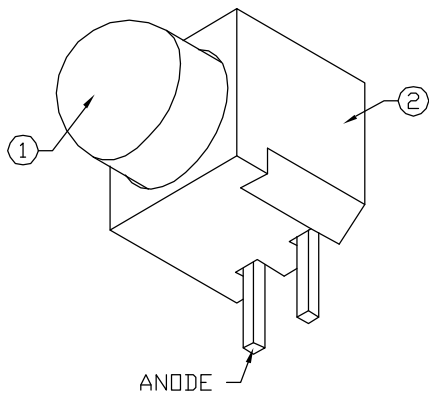

UNCONTROLLED DOCUMENT

PART NUMBER		REV.
SSF-LXH101GD-01		F
REV.	E.C.N. NUMBER AND REVISION COMMENTS	DATE
A	CHG'D LEAD LENGTH.	10.19.93
B	REMOVED MIN FROM LEAD LENGTH.	1.3.94
C	UPDATED SPECS.	9.18.95
D	E.C.N. #10393.	10.28.97
E	E.C.N. #10457.	8.27.98
F	E.C.N. #10BRDR. & REDRAWN IN 3D.	5.14.02

ELECTRO-OPTICAL CHARACTERISTICS $T_A=25^\circ\text{C}$ $I_f=20\text{mA}$

PARAMETER	MIN	TYP	MAX	UNITS	TEST COND
PEAK WAVELENGTH		565		nm	
FORWARD VOLTAGE		2.2	2.6	V_f	
REVERSE VOLTAGE	5.0			V_r	$I_f=100\mu\text{A}$
AXIAL INTENSITY		30		mcd	$I_f=20\text{mA}$
VIEWING ANGLE		60		2x theta	
EMITTED COLOR:	GREEN				
EPOXY LENS FINISH:	GREEN DIFFUSED				

* $t < 10\mu\text{s}$

NOTES:

- SSL-LX509F3GD, GREEN LED.
- SSH-LXH101, BLACK NYLON 94V-0 HOLDER.

UNCONTROLLED DOCUMENT

*UNLESS OTHERWISE SPECIFIED TOLERANCES PER DECIMAL PRECISION ARE: X=±1 (±0.039), X.X=±0.5 (±0.020), X.XX=±0.25 (±0.010), X.XXX=±0.127 (±0.005). LEAD SIZE=±0.05 (±0.002), LEAD LENGTH=±0.75 (±0.030). MIN.=⁺DECIMAL PRECISION MAX.=⁺0.00
-0.00 -DECIMAL PRECISION

REV.	PART NUMBER
F	SSF-LXH101GD-01
T-5mm (T-1 3/4) LED, RIGHT ANGLE FAULT INDICATOR, 565nm GREEN LED, GREEN DIFFUSED LENS.	

CONFIDENTIAL INFORMATION
THE INFORMATION CONTAINED IN THIS DOCUMENT IS THE PROPERTY OF LUMEX INC. EXCEPT AS SPECIFICALLY AUTHORIZED IN WRITING BY LUMEX INC., THE HOLDER OF THIS DOCUMENT SHALL KEEP ALL INFORMATION CONTAINED HEREIN CONFIDENTIAL AND SHALL PROTECT SAME IN WHOLE OR IN PART FROM DISCLOSURE AND DISSEMINATION TO ALL THIRD PARTIES.